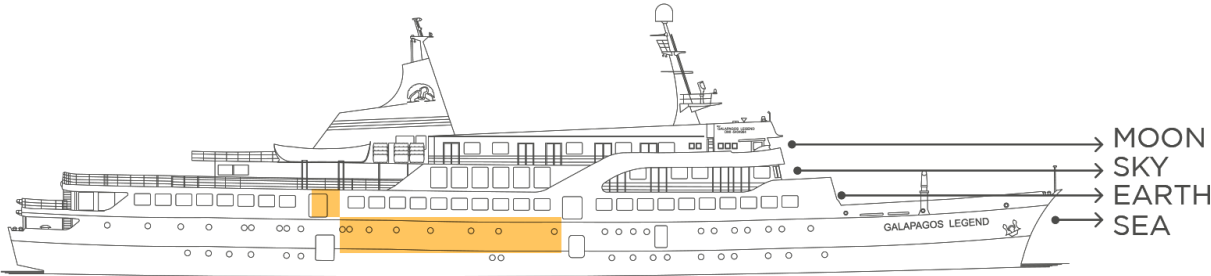

STANDARD PLUS

Standard Plus