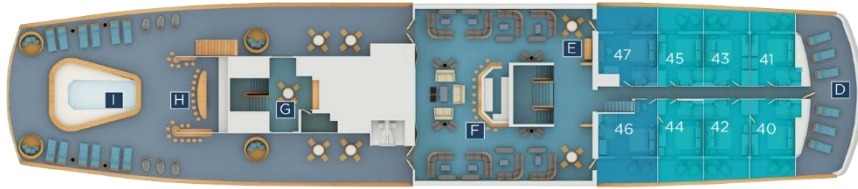

For additional information on the Galapagos Legend ship visit <https://www.gogalapagos.com/galapagos-legend/>

SEA DECK

Sea Deck

- | | | | |
|-------------------------------------|-----------------------------|--------------------------|--------------------------|
| Q Lonesome George Restaurant | Legend Balcony Suite | Junior Suite Plus | Standard Plus |
| R Embarkation Area | Balcony Suite Plus | Junior Suite | Standard Interior |
| S Medical Station | Balcony Suite | | |
| T Snorkeling Equipment Room | | | |
| U Auditorium | | | |

EARTH DECK

Earth Deck

- | | | | |
|-------------------------|-----------------------------|--------------------------|--------------------------|
| J Kid's Corner | Legend Balcony Suite | Junior Suite Plus | Standard Plus |
| K Library | Balcony Suite Plus | Junior Suite | Standard Interior |
| L Boutique | Balcony Suite | | |
| M Front Desk | | | |
| N Science Corner | | | |
| O Fitness Center | | | |
| P Jacuzzi | | | |

SKY DECK

Sky Deck

D Dolphin Observation Deck	Legend Balcony Suite	Junior Suite Plus	Standard Plus
E 24-hour Coffee & Tea Station	Balcony Suite Plus	Junior Suite	Standard Interior
F Charles Darwin Panorama Lounge Bar	Balcony Suite		
G Naturalist Guide Center			
H Fisherman's Bar			
I Swimming Pool & Sun Terrace			

MOON DECK

Moon Deck

A Stargazing Area	Legend Balcony Suite	Junior Suite Plus	Standard Plus
B Al Fresco Restaurant	Balcony Suite Plus	Junior Suite	Standard Interior
C Lifeboat Dining	Balcony Suite		

STANDARD PLUS